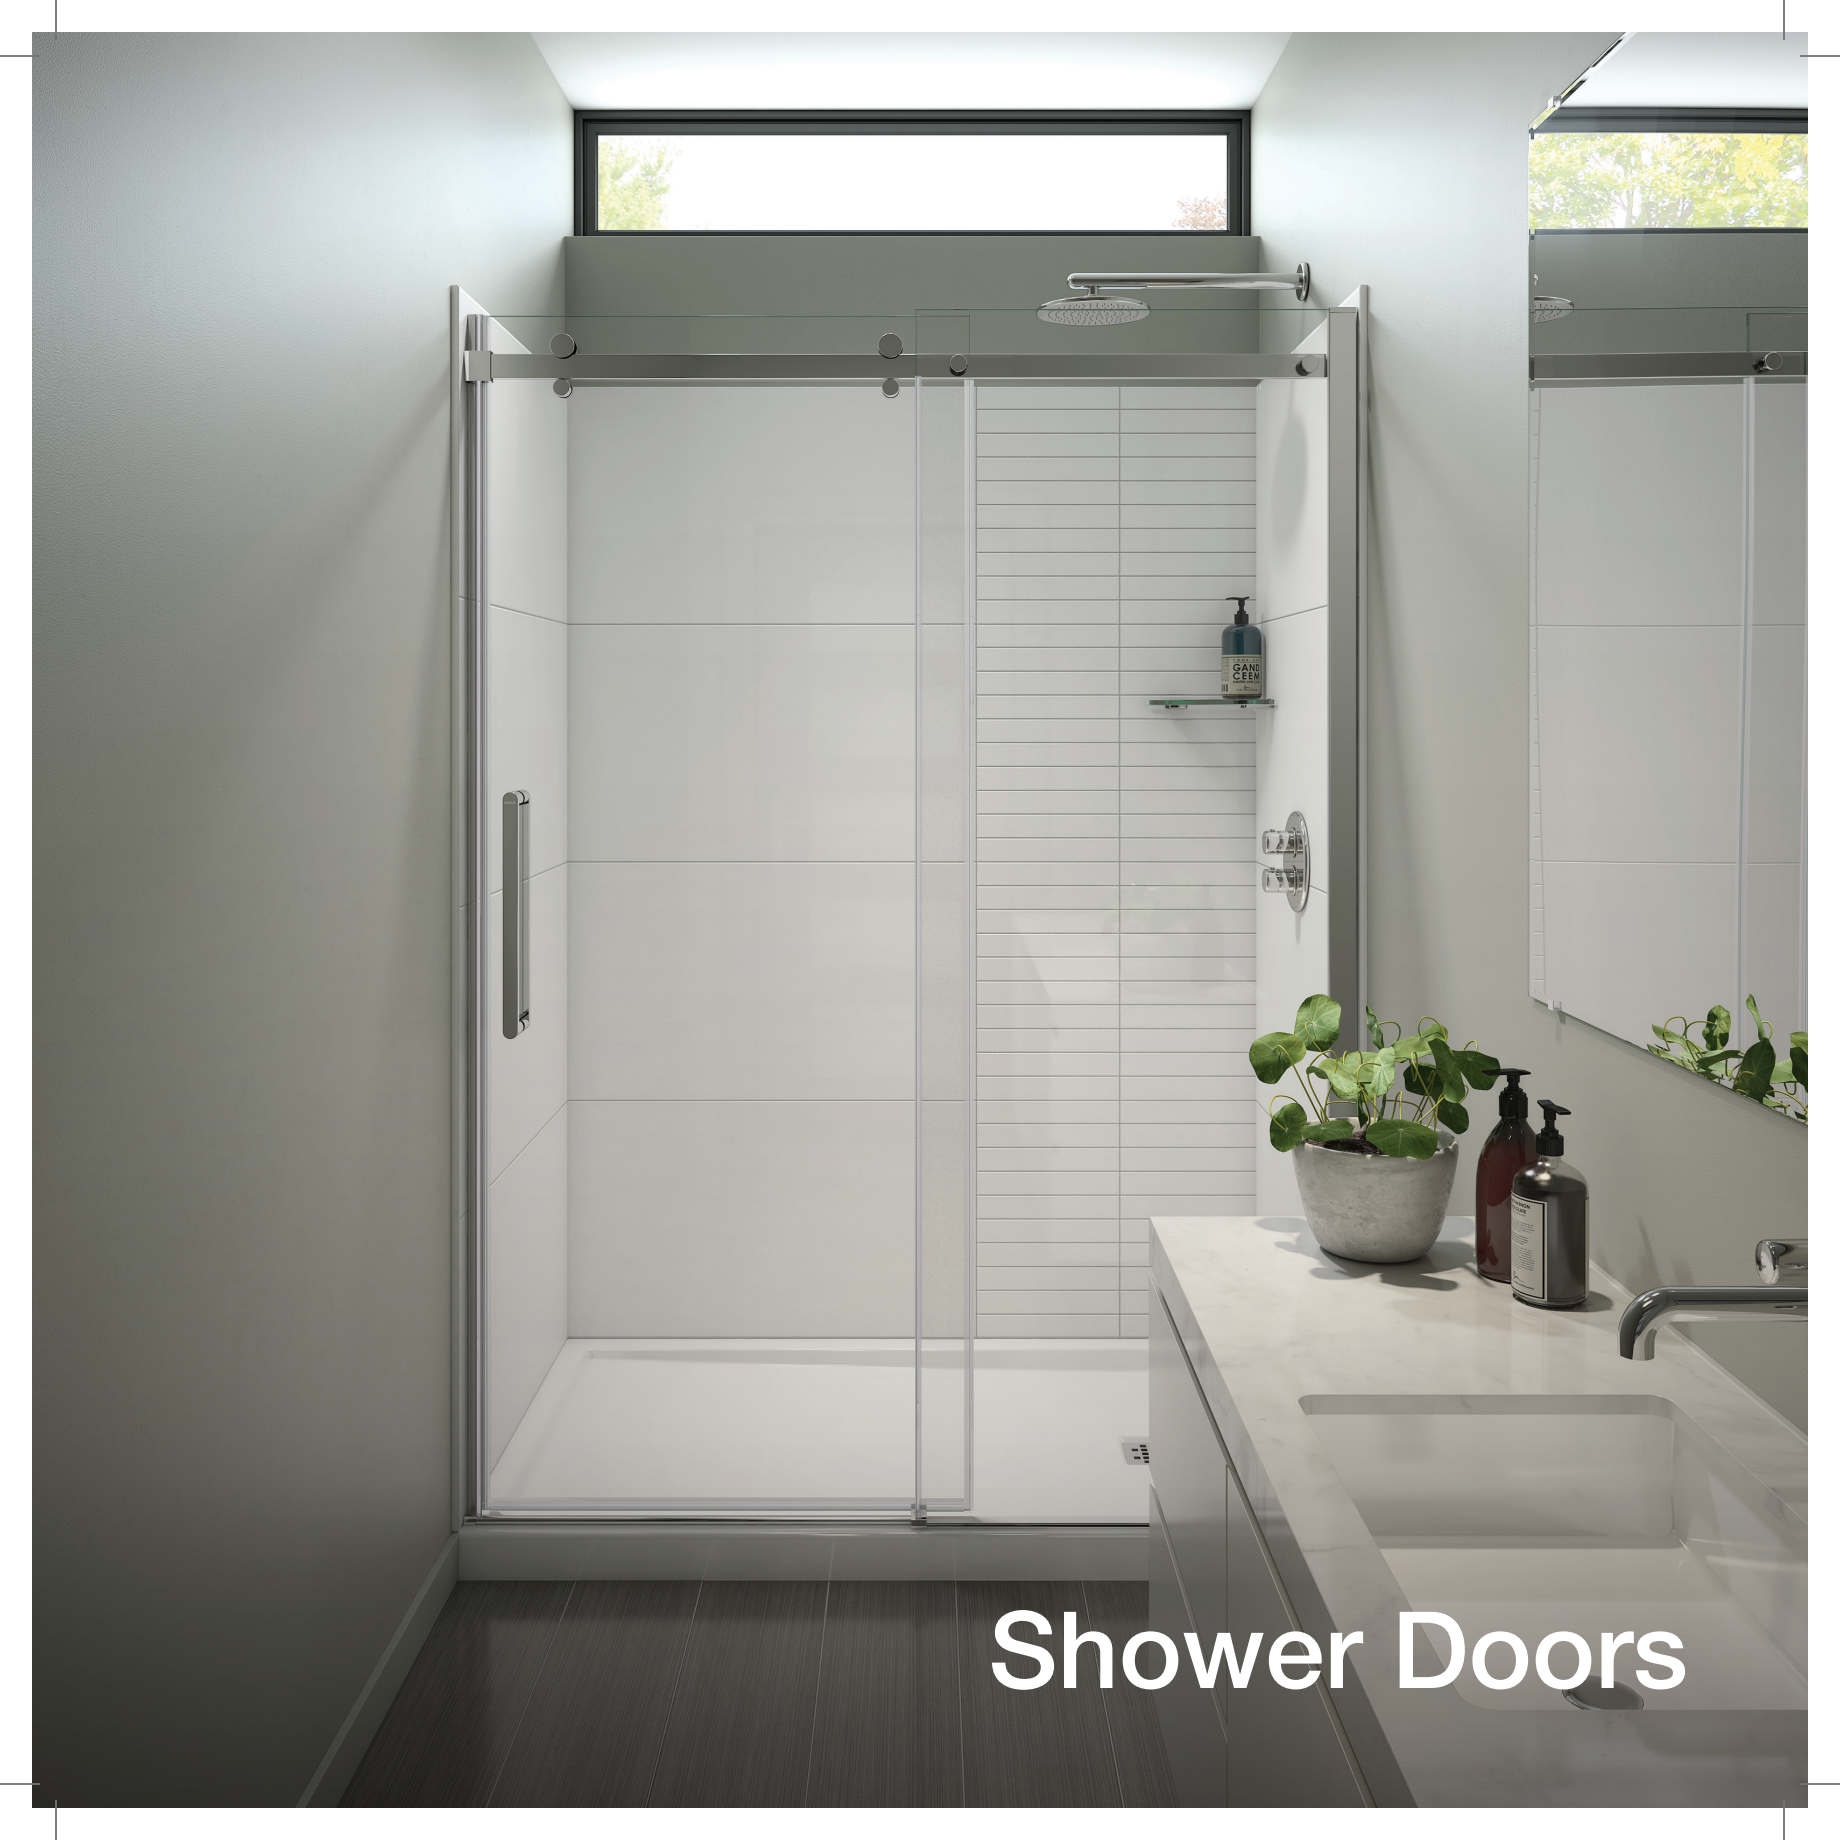

Shower Doors