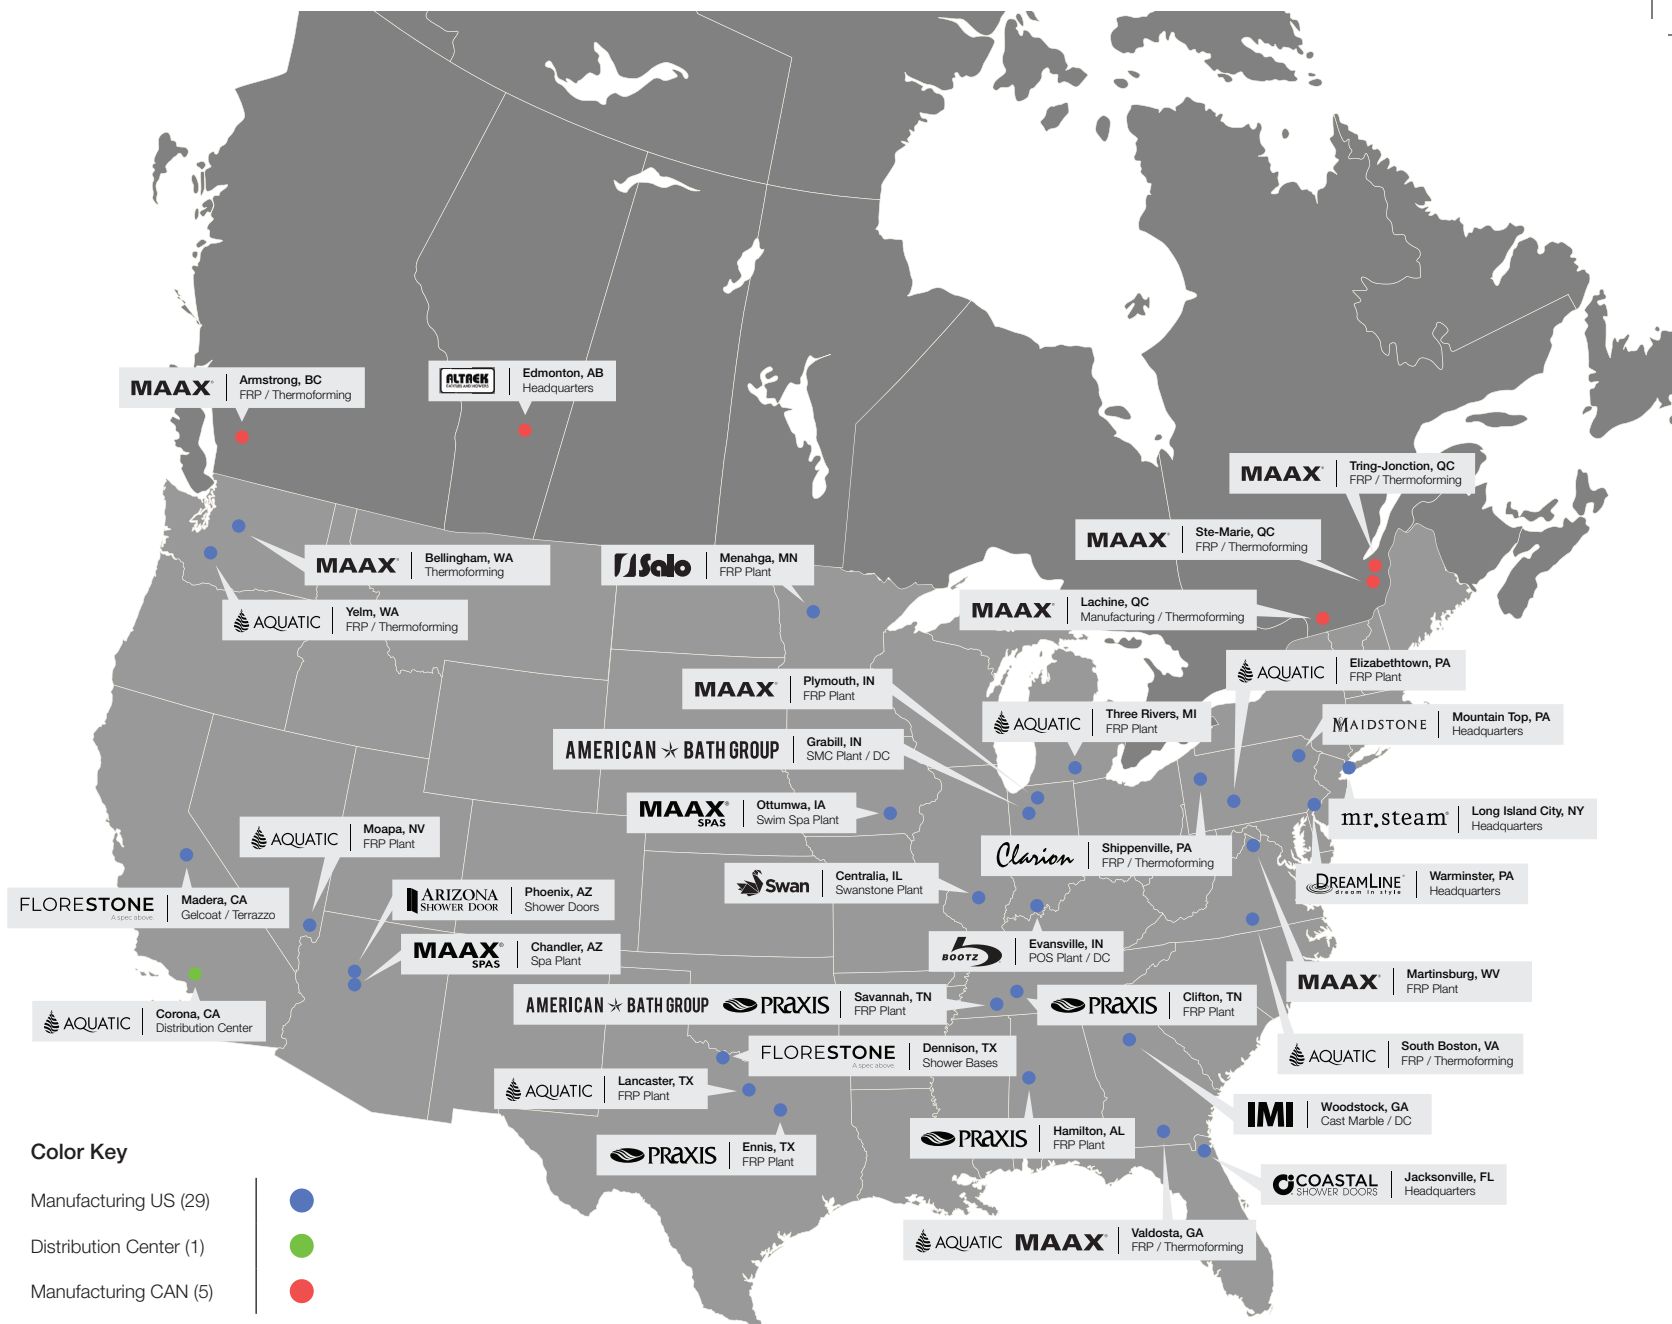

AMERICAN ★ BATH GROUP

# AMERICAN BATH GROUP

American Bath Group is proud to be a North American company. We employ around 5,000 people in 37 facilities across the continent where we work hard every day to build long-lasting reliable products that will meet your needs for years to come. We partner with thousands of Distribution Outlets across the US and Canada to service your bathing needs. Together, we are Building a **Better Bathware** Industry.